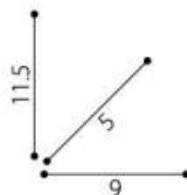

SL1591

Solar Light

ITEM NO: SL1591
Net Weight: 115g