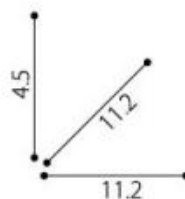

## Solar Light

ITEM NO: SL1762  
Net Weight: 100g