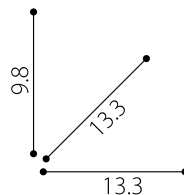

SL1717

Solar Light

ITEM NO: SL1717
Net Weight: 330g