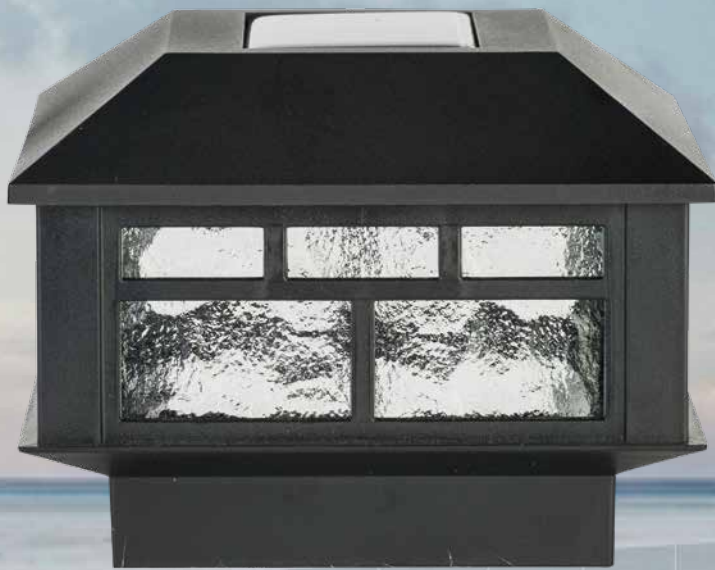

SL1717

Solar Light

ITEM NO: SL1717
Net Weight: 330g