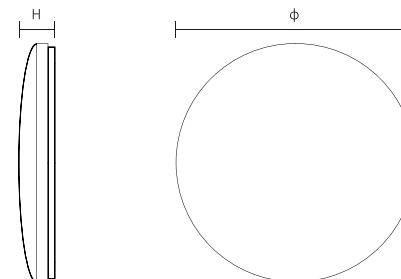

Application Areas

Bedroom, Living room, etc

FEATURES

- 120 Input ,50/60Hz
- DC-Strip LED Samsung, 1800lm output
- Ttriac Dimmable
- Metal ring + plastic cover
- Up to 50000H with 5 years warranty

BENEFITS

- Different ring color available
- High color rendering with Ra90
- Lower than 3% flicker

SPECIFICATIONS

Model	Power	Dimension	Input	Lumens	CRI	PF	Material	Life Span
CLU04-3025-930	25W	12 inch/Φ300mm	120V	1800lm	>90	>0.9	Metal+Plastic	50000H

Ceiling Light

12" Diameter