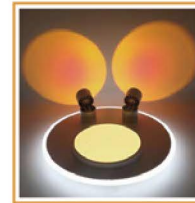

Lumen: 600LM+600LM+1920LM

CRI: 80

PF: >0.7

Dimmable: No

CCT(K): 3000K-4000K-6500K for main lamp

Driver: External

Material: SPCC+PS

Dimension: Φ500*140mm

IP: IP20

CCT

3000K

4000K

6500K

Benefits

- 3 in 1 ceiling light. Combine sunset atmosphere light, spot light and star light ceiling light in one light.
- Spot light angle adjustable.
- With remote control.